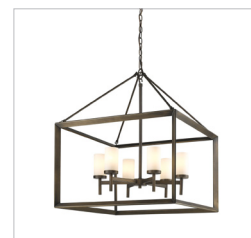

2073-6 GMT-OP